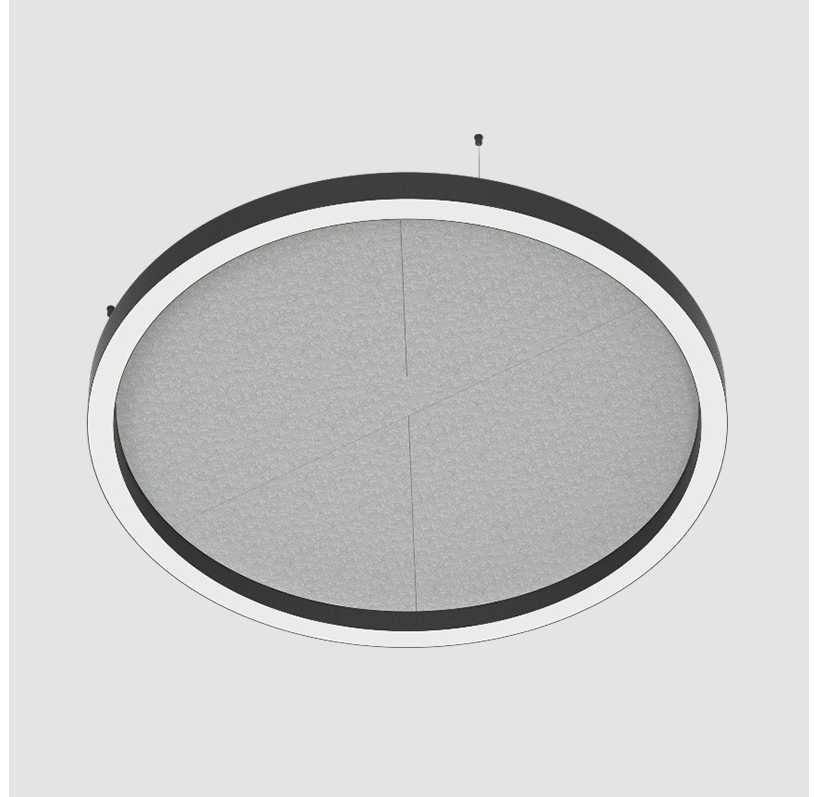

GENERAL

Series: Glorious Slim Acoustic
Brand: Prolicht
Division: Architectural
Mounting Type: Suspension
Mounting Location: Ceiling
Subcategory: Acoustic

PHYSICAL

Shape: Round
Length (mm): 1550
Length (in): 61
Width (mm): 90
Width (in): 3 9/16
Light Distribution: Direct
Diffuser: PMMA - Opal / Micro-Prism
Fixture Finish: SSR / BKV / CWI / CRY / HAB / UFT / ITA / RUA / FTG / MYG / LOD / PUS / FRO / FUP / KIA / POP / BLS / SPG / MEY / GOH / GUM / CHC / COM / ABZ / JAG / OBR / MOS / ROR
Accent Finish: ANC / ASH / BNA / BTC / BZE / CEL / EGG / EVG / FOG / FOS / FST / FUA / IRI / IRO / KHA / LIC / LIM / MER / MSN / MUS / ONX / PEA / PLU / POL / PPY / RAY / ROY / RST / STE / SWD / TAN / TAU
Fixture Material: Aluminum
Cable Details: 2 000mm / 78 3/4" or 6 000mm / 236 1/4" Transparent Cable

ELECTRICAL

Lamp Type: LED (Zhaga Standard)
Input Wattage (W): 104.2
Total Output Wattage (W): 94.5
Dimming: Non-Dimmable
Driver Included: Yes
Driver Location: Integrated
Driver Type: Constant Current - Universal
Driver Class: Class 2
Input Voltage (V): 120 - 277

LED

Color Temperature (°K): 2700 / 3000 / 3500 / 4000
Max. Delivered Lumen (lm): 12474 / 12777 / 9959 / 13535
Nominal Lumen (lm): 15910 / 16927 / 12702 / 17624
CRI: >90 CRI
Lamp Life (hrs): 50000

OPTICAL

RATINGS AND CERTIFICATIONS

Certified By: CSA Certified to UL and CSA Standards
IP rating: IP20