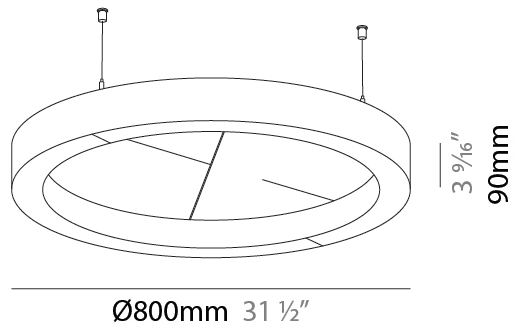

GENERAL

Series: Glorious Slim Acoustic
Brand: Prolicht
Division: Architectural
Mounting Type: Suspension
Mounting Location: Ceiling
Subcategory: Acoustic

PHYSICAL

Shape: Round
Length (mm): 800
Length (in): 31 1/2
Width (mm): 90
Width (in): 3 9/16
Light Distribution: Direct
Weight (kg): 9.026
Weight (lbs): 19.90
Diffuser: PMMA - Opal / Micro-Prism
Fixture Finish: SSR / BKV / CWI / CRY / HAB / UFT / ITA / RUA / FTG / MYG / LOD / PUS / FRO / FUP / KIA / POP / BLS / SPG / MEY / GOH / GUM / CHC / COM / ABZ / JAG / OBR / MOS / ROR
Accent Finish: ANC / ASH / BNA / BTC / BZE / CEL / EGG / EVG / FOG / FOS / FST / FUA / IRI / IRO / KHA / LIC / LIM / MER / MSN / MUS / ONX / PEA / PLU / POL / PPY / RAY / ROY / RST / STE / SWD / TAN / TAU
Fixture Material: Aluminum
Cable Details: 2 000mm / 78 3/4" or 6 000mm / 236 1/4" Transparent Cable

ELECTRICAL

Lamp Type: LED (Zhaga Standard)
Input Wattage (W): 52.1
Total Output Wattage (W): 47.3
Dimming: Non-Dimmable
Driver Included: Yes
Driver Location: Integrated
Driver Type: Constant Current - Universal
Driver Class: Class 2
Input Voltage (V): 120 - 277

LED

Color Temperature (°K): 2700 / 3000 / 3500 / 4000
Max. Delivered Lumen (lm): 6237 / 6388 / 4979 / 6768
Nominal Lumen (lm): 7955 / 8148 / 6351 / 8632
CRI: >90 CRI
Lamp Life (hrs): 50000

OPTICAL

RATINGS AND CERTIFICATIONS

Certified By: CSA Certified to UL and CSA Standards
IP rating: IP20